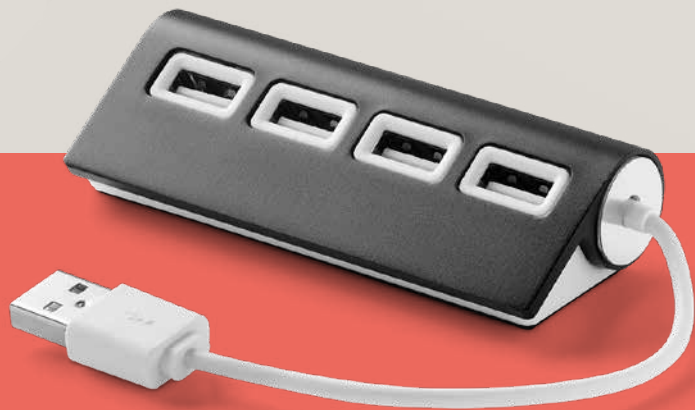

REF: 6H1063829 KDF

Color: Anthracite grey

Fr. 24.-

SEAT Rubber Card Holder

SEAT Rubber Card Holder

A cell phone is no longer just a telephone. It's our friends, the photos of a holiday, the music we listen to, what we read. This SEAT phone card holder will take care of all those things you care so much about. Includes an adhesive tape to adhere it to the back of your phone.

REF: 6H1087403 KAA

Fr. 5.-

SEAT Hub with Four USB Port

SEAT Hub with Four USB Port

All devices deserve to have a USB port available. With this four USB port hub you will never have to choose which device gets left out. It also has a 14,5 cm cable and boasts an elegant design in black aluminium with the logo engraved on the back in white.